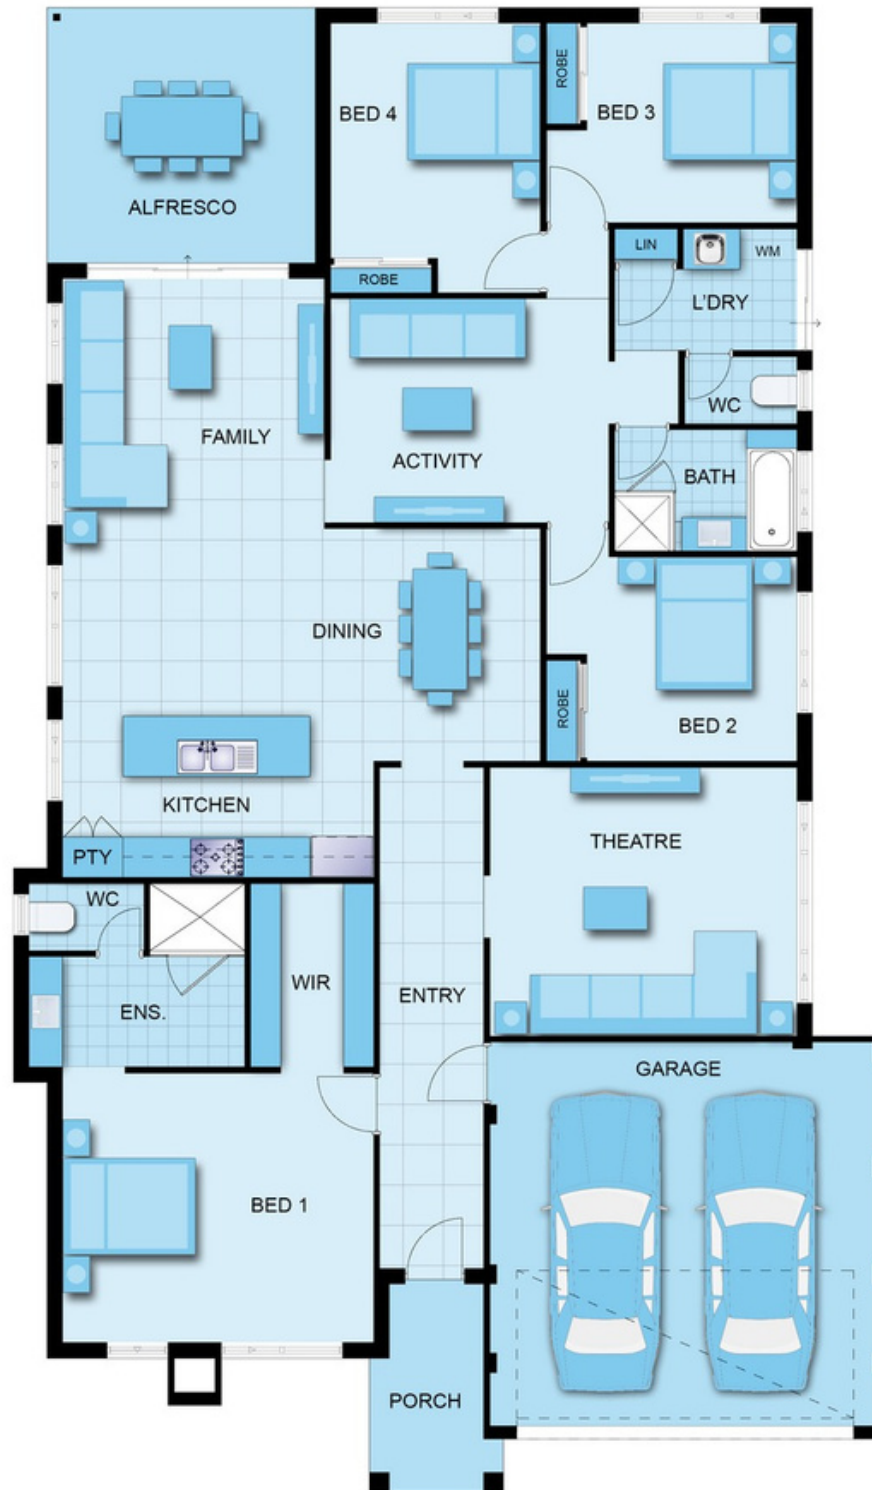

# Azura

Minimum Lot Width#

14m+

Minimum Lot Depth#

28m+

## Design Options

- + Alfresco
- + Alfresco and Terrace
- + Grand Family, Galley, Extended Home Theatre with Enclosed Ensuite WC
- + Grand Family, Galley, Extended Home Theatre with Ensuite Soaker Tub
- + Grand Family, Galley, Extended Home Theatre with Upfront Master Bedroom
- + Laundry Chute
- + Mudroom Linen
- + Rumpus & Alfresco
- + Shower to Powder Room
- + Upper Powder Room 2